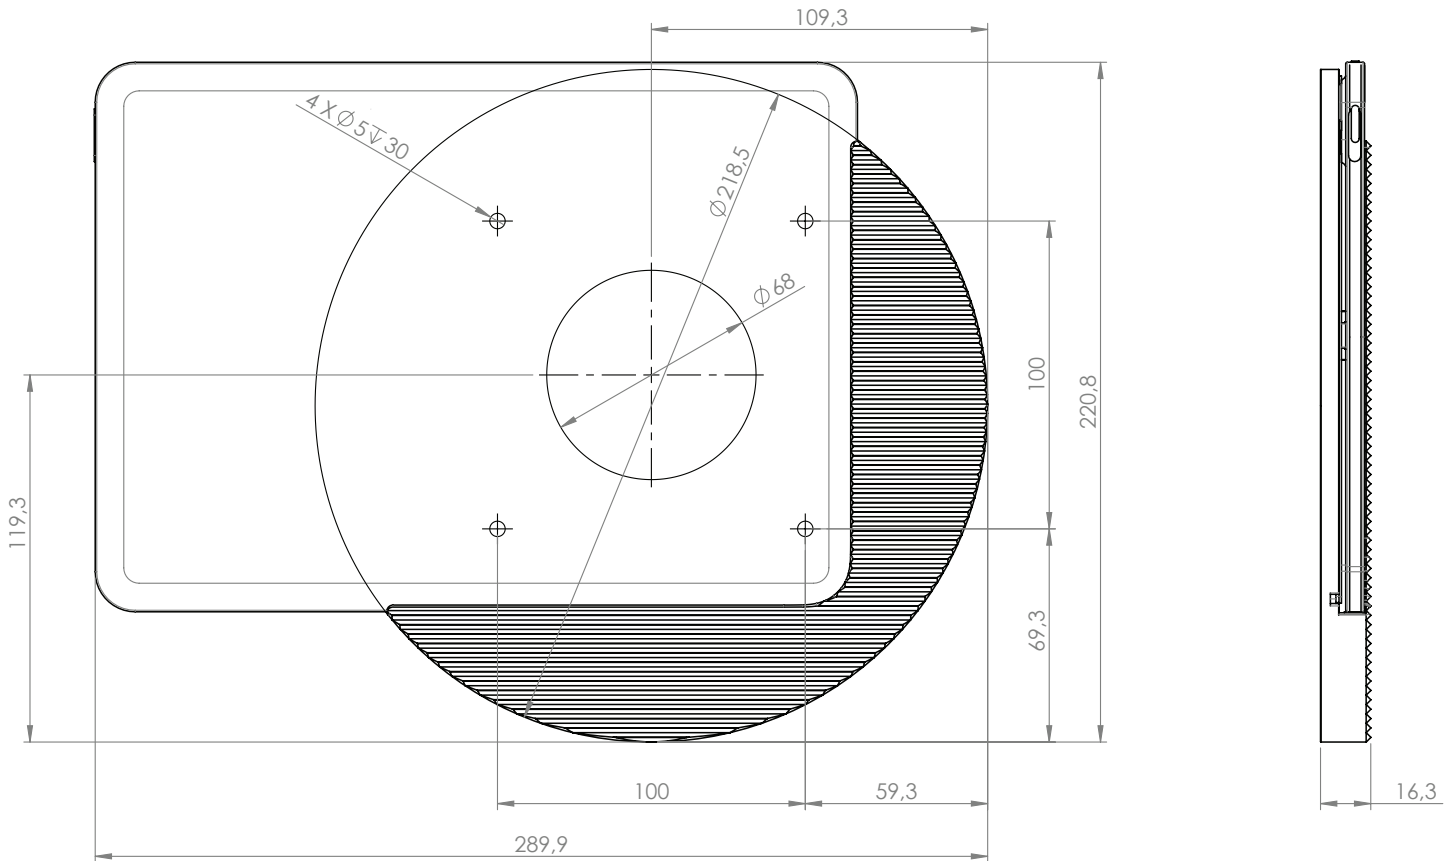

grey

lemon

mint

natural

red

smaragd

Moonlight for iPad 10th gen. 10.9" / 11" (A16)

Moonlight for iPad Air 4/5 10.9" / Air 11" / Pro 11" (1st - 4th gen.)