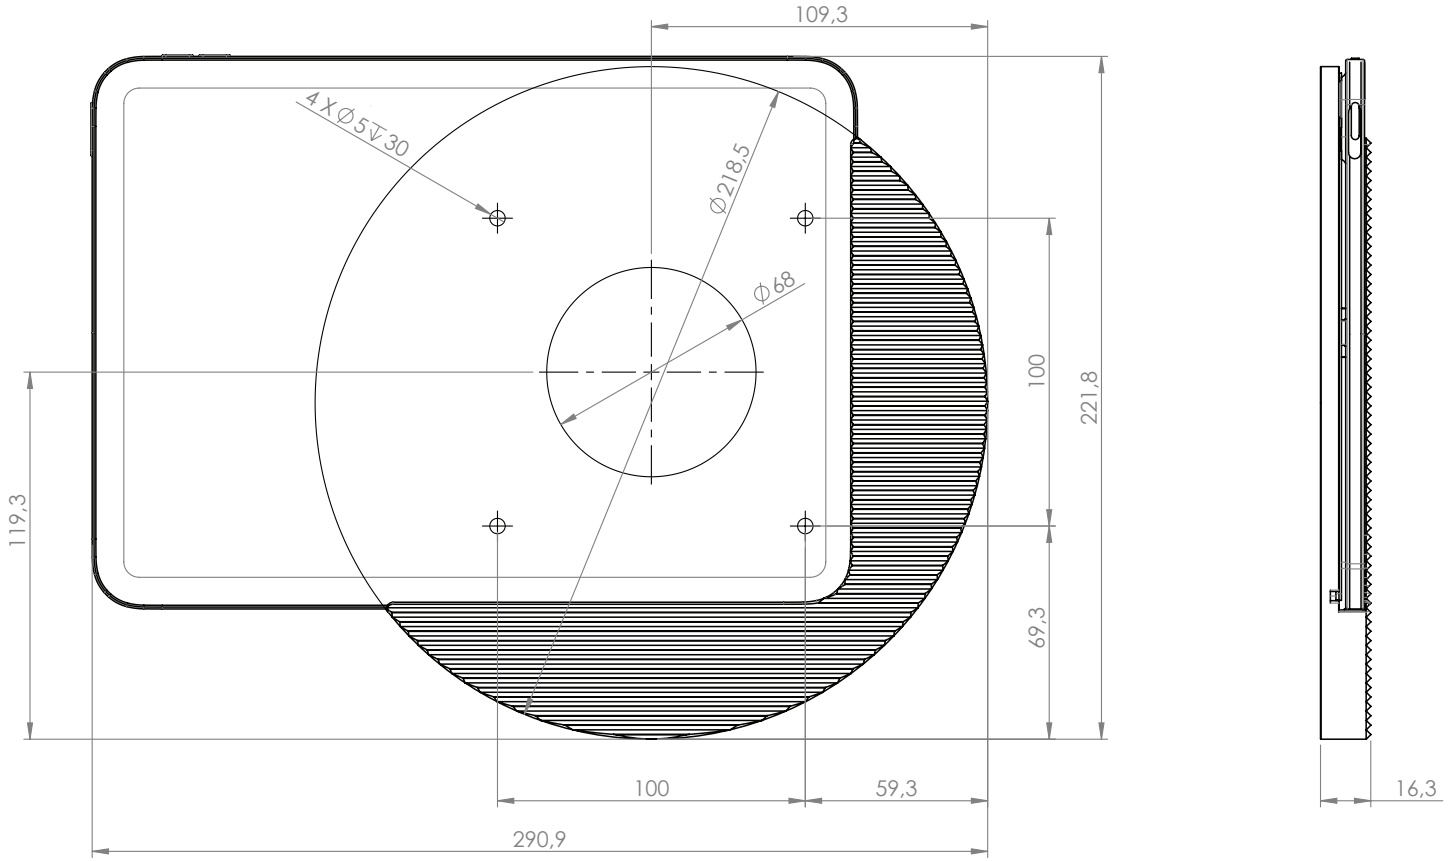

grey

lemon

mint

natural

red

smaragd

Moonlight for iPad 10th gen. 10.9" / 11" (A16)

Moonlight for iPad Air 4/5 10.9" / Air 11" / Pro 11" (1st - 4th gen.)