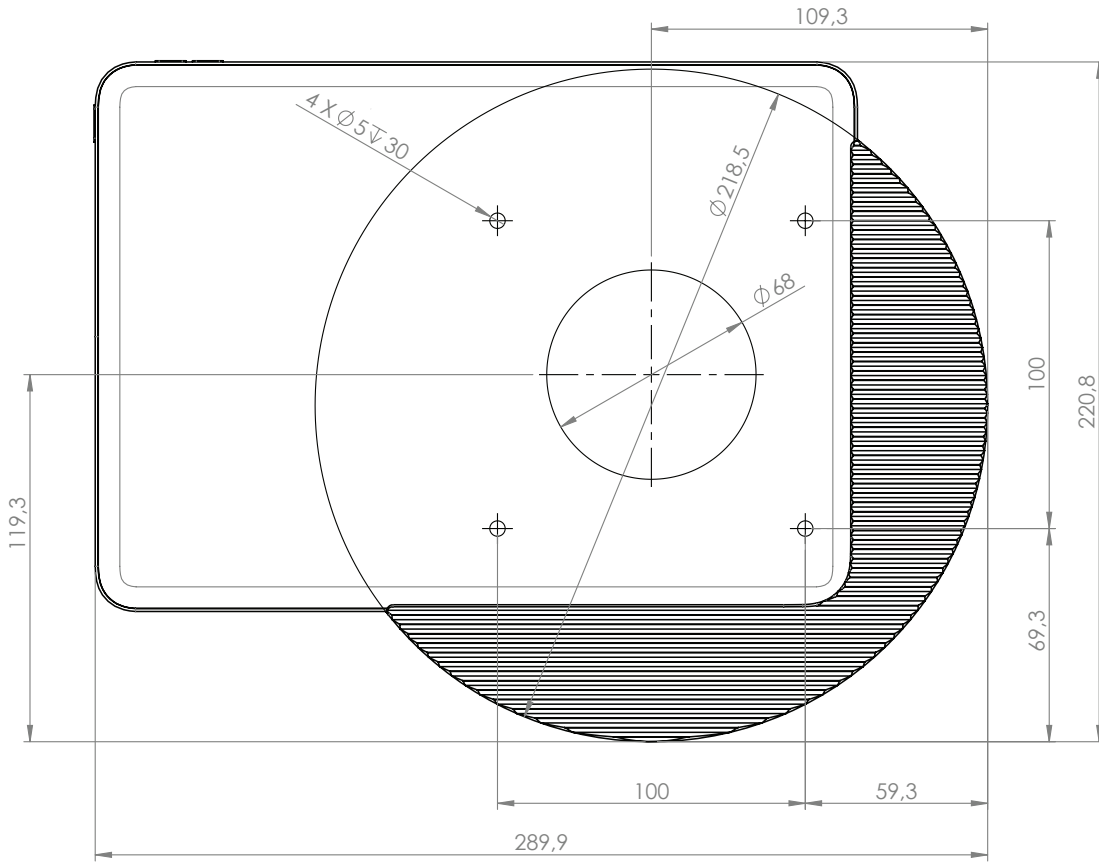

Moonlight for iPad Pro 11" (2024, 2025)