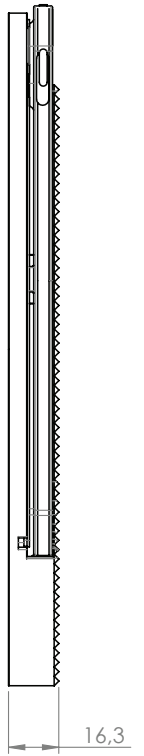

Moonlight for iPad Pro 11" (2024, 2025)