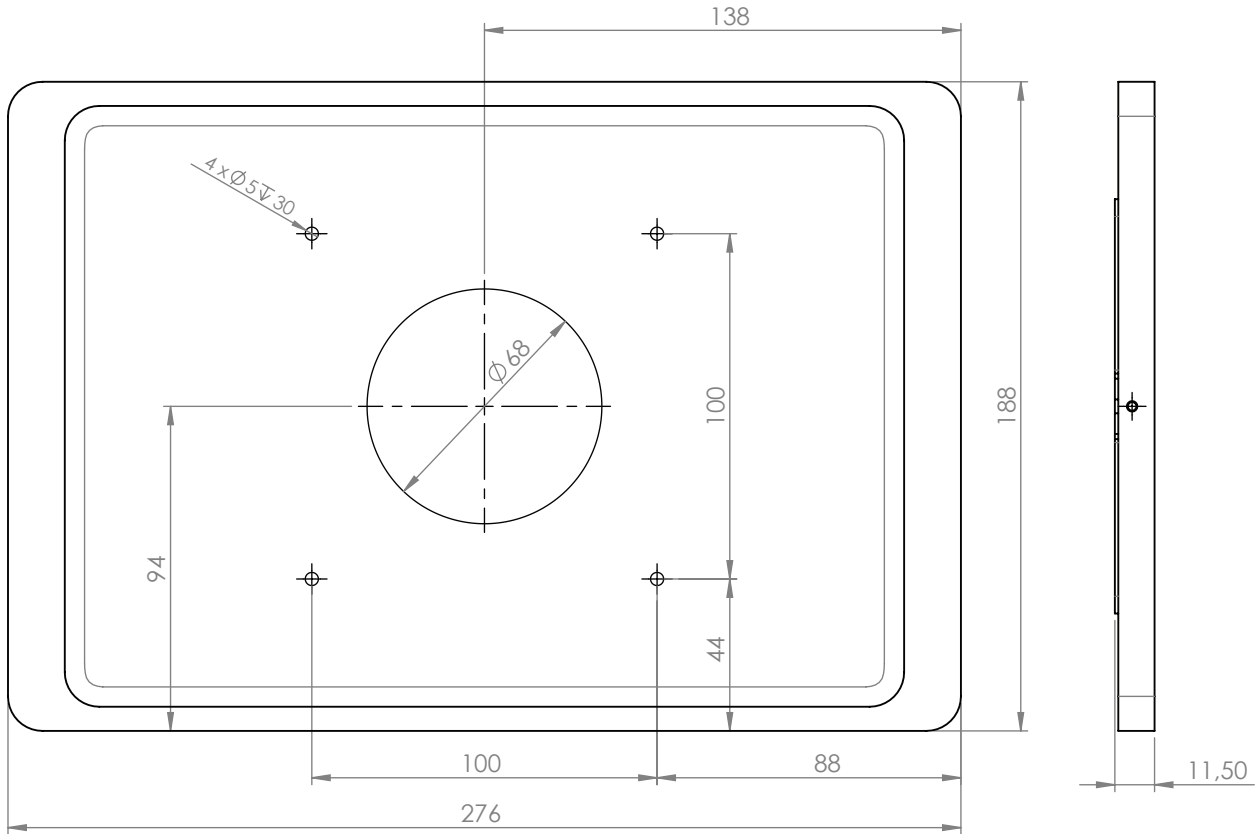

**Companion Wall 2.0 for iPad 10.9" and 11" /
/ Air 11" / Pro 11" (1st - 4th Gen)**