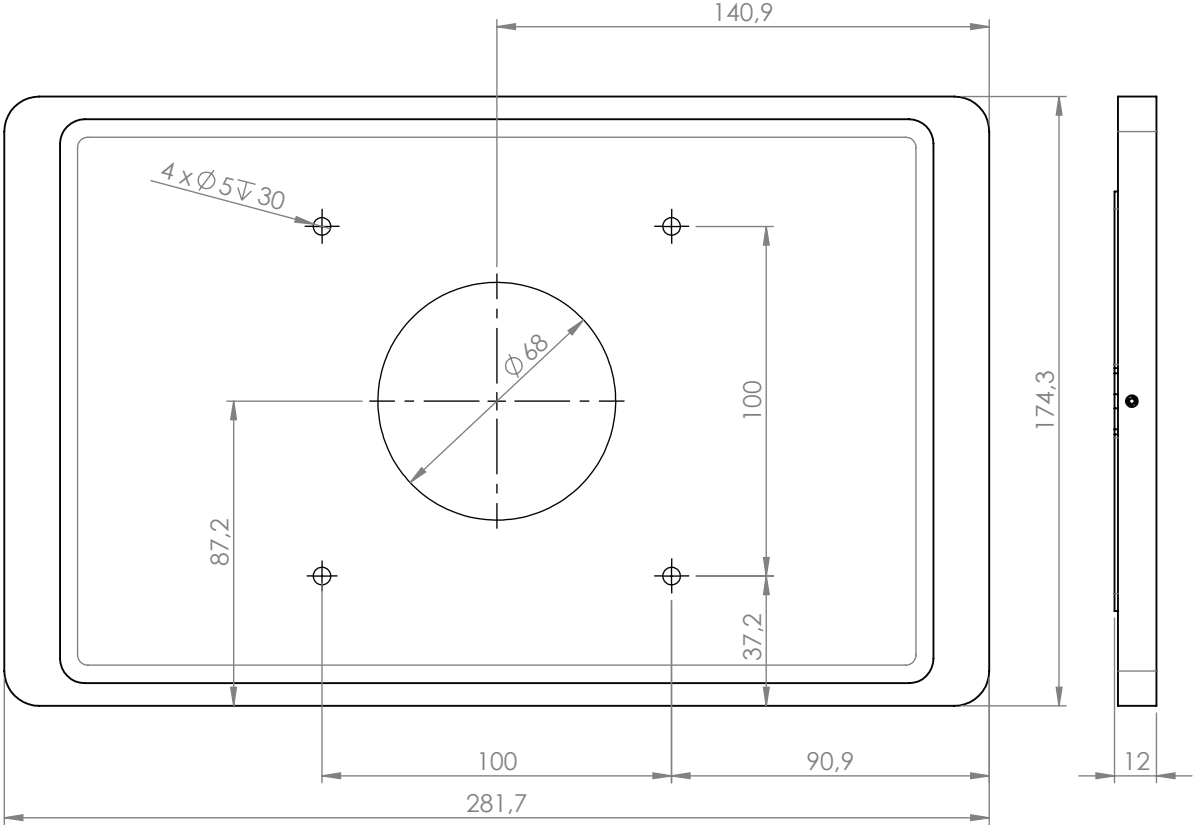

Companion Wall 2.0 for Samsung Galaxy Tab S10 FE