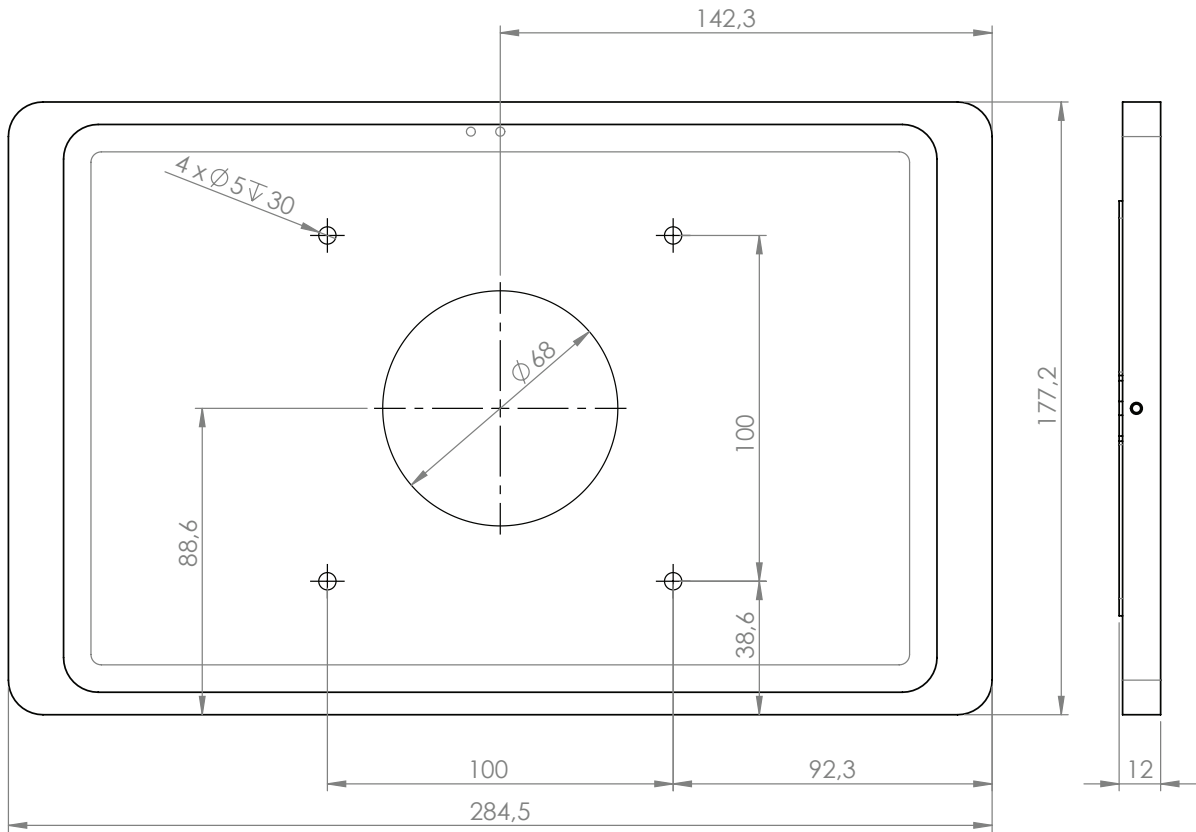

Companion Wall 2.0 for Samsung Galaxy Tab A9+, Samsung Galaxy Tab A11+