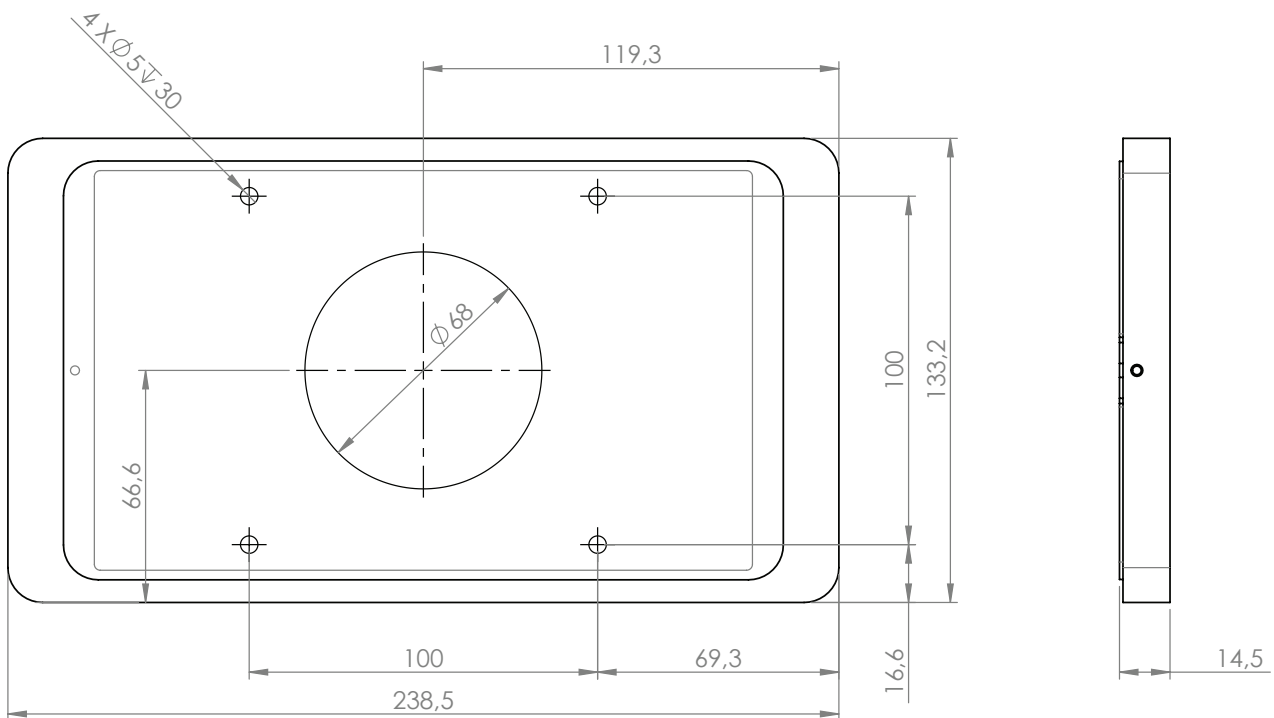

white powder
coated - RAL 9016

anthracite powder
coated - RAL 7016

**Companion Wall 2.0 for iPad 10.9" and 11" /
/ Air 11" / Pro 11" (1st - 4th Gen)**

**Companion Wall 2.0 for Samsung Galaxy Tab A9,
Samsung Galaxy Tab A11**