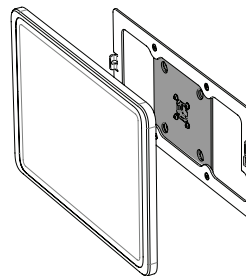

Companion Wall 2.0

is a refined and slim iPad wall mount. It is made of precisely machined aluminum with black, white or anthracite powder coated surface. The iPad wall mount is fixed with magnets and comes with a complementary charging cable.

Product characteristics

vertically
or horizontally
mounted on a wall

cable hidden
in the mount

magnetic
casing lock
& security screw

Accessories

USB socket
or PoE adapter

Rotation Unit

black powder
coated - RAL 9005

white powder
coated - RAL 9016

anthracite powder
coated - RAL 7016

**Companion Wall 2.0 for iPad 10.9" and 11" /
/ Air 11" / Pro 11" (1st - 4th Gen)**

**Companion Wall 2.0 for Samsung Galaxy Tab A9,
Samsung Galaxy Tab A11**