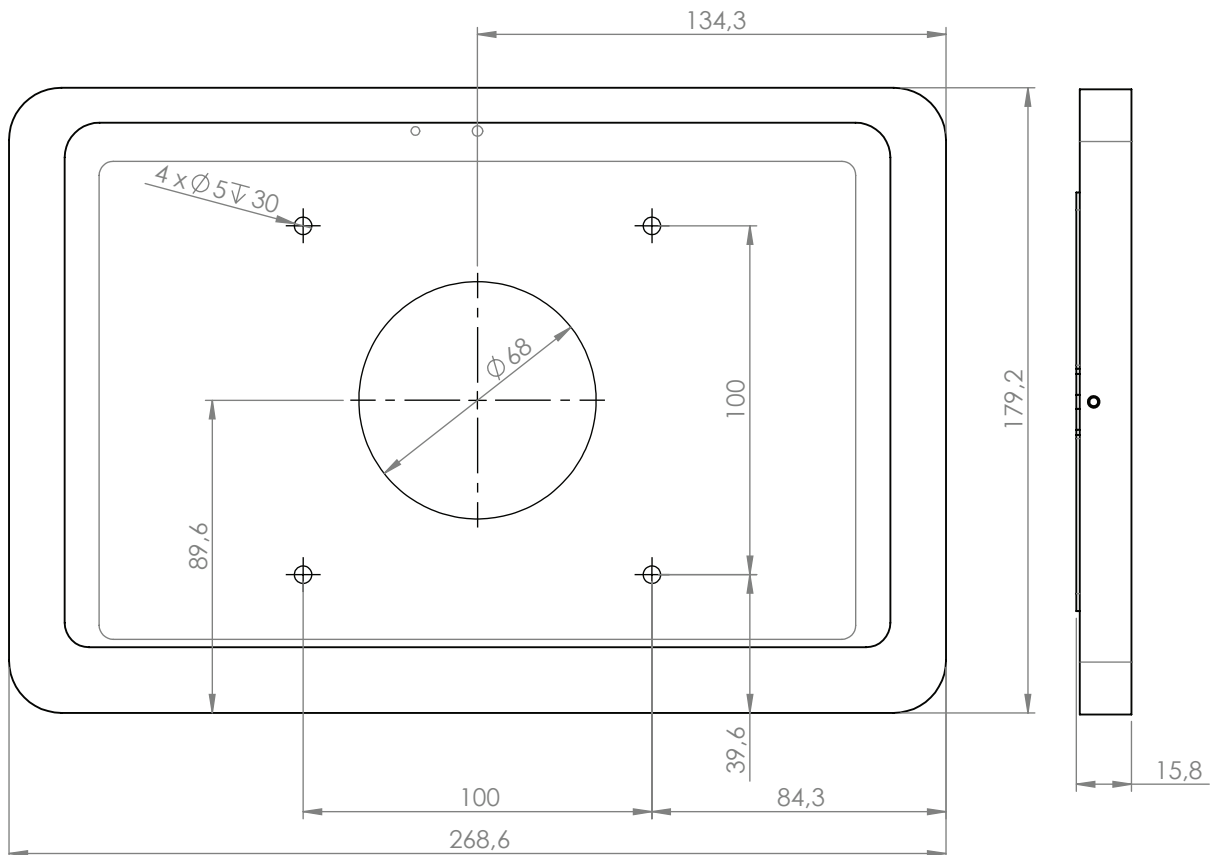

Companion Wall 2.0 for Samsung Galaxy Tab Active 5 Pro